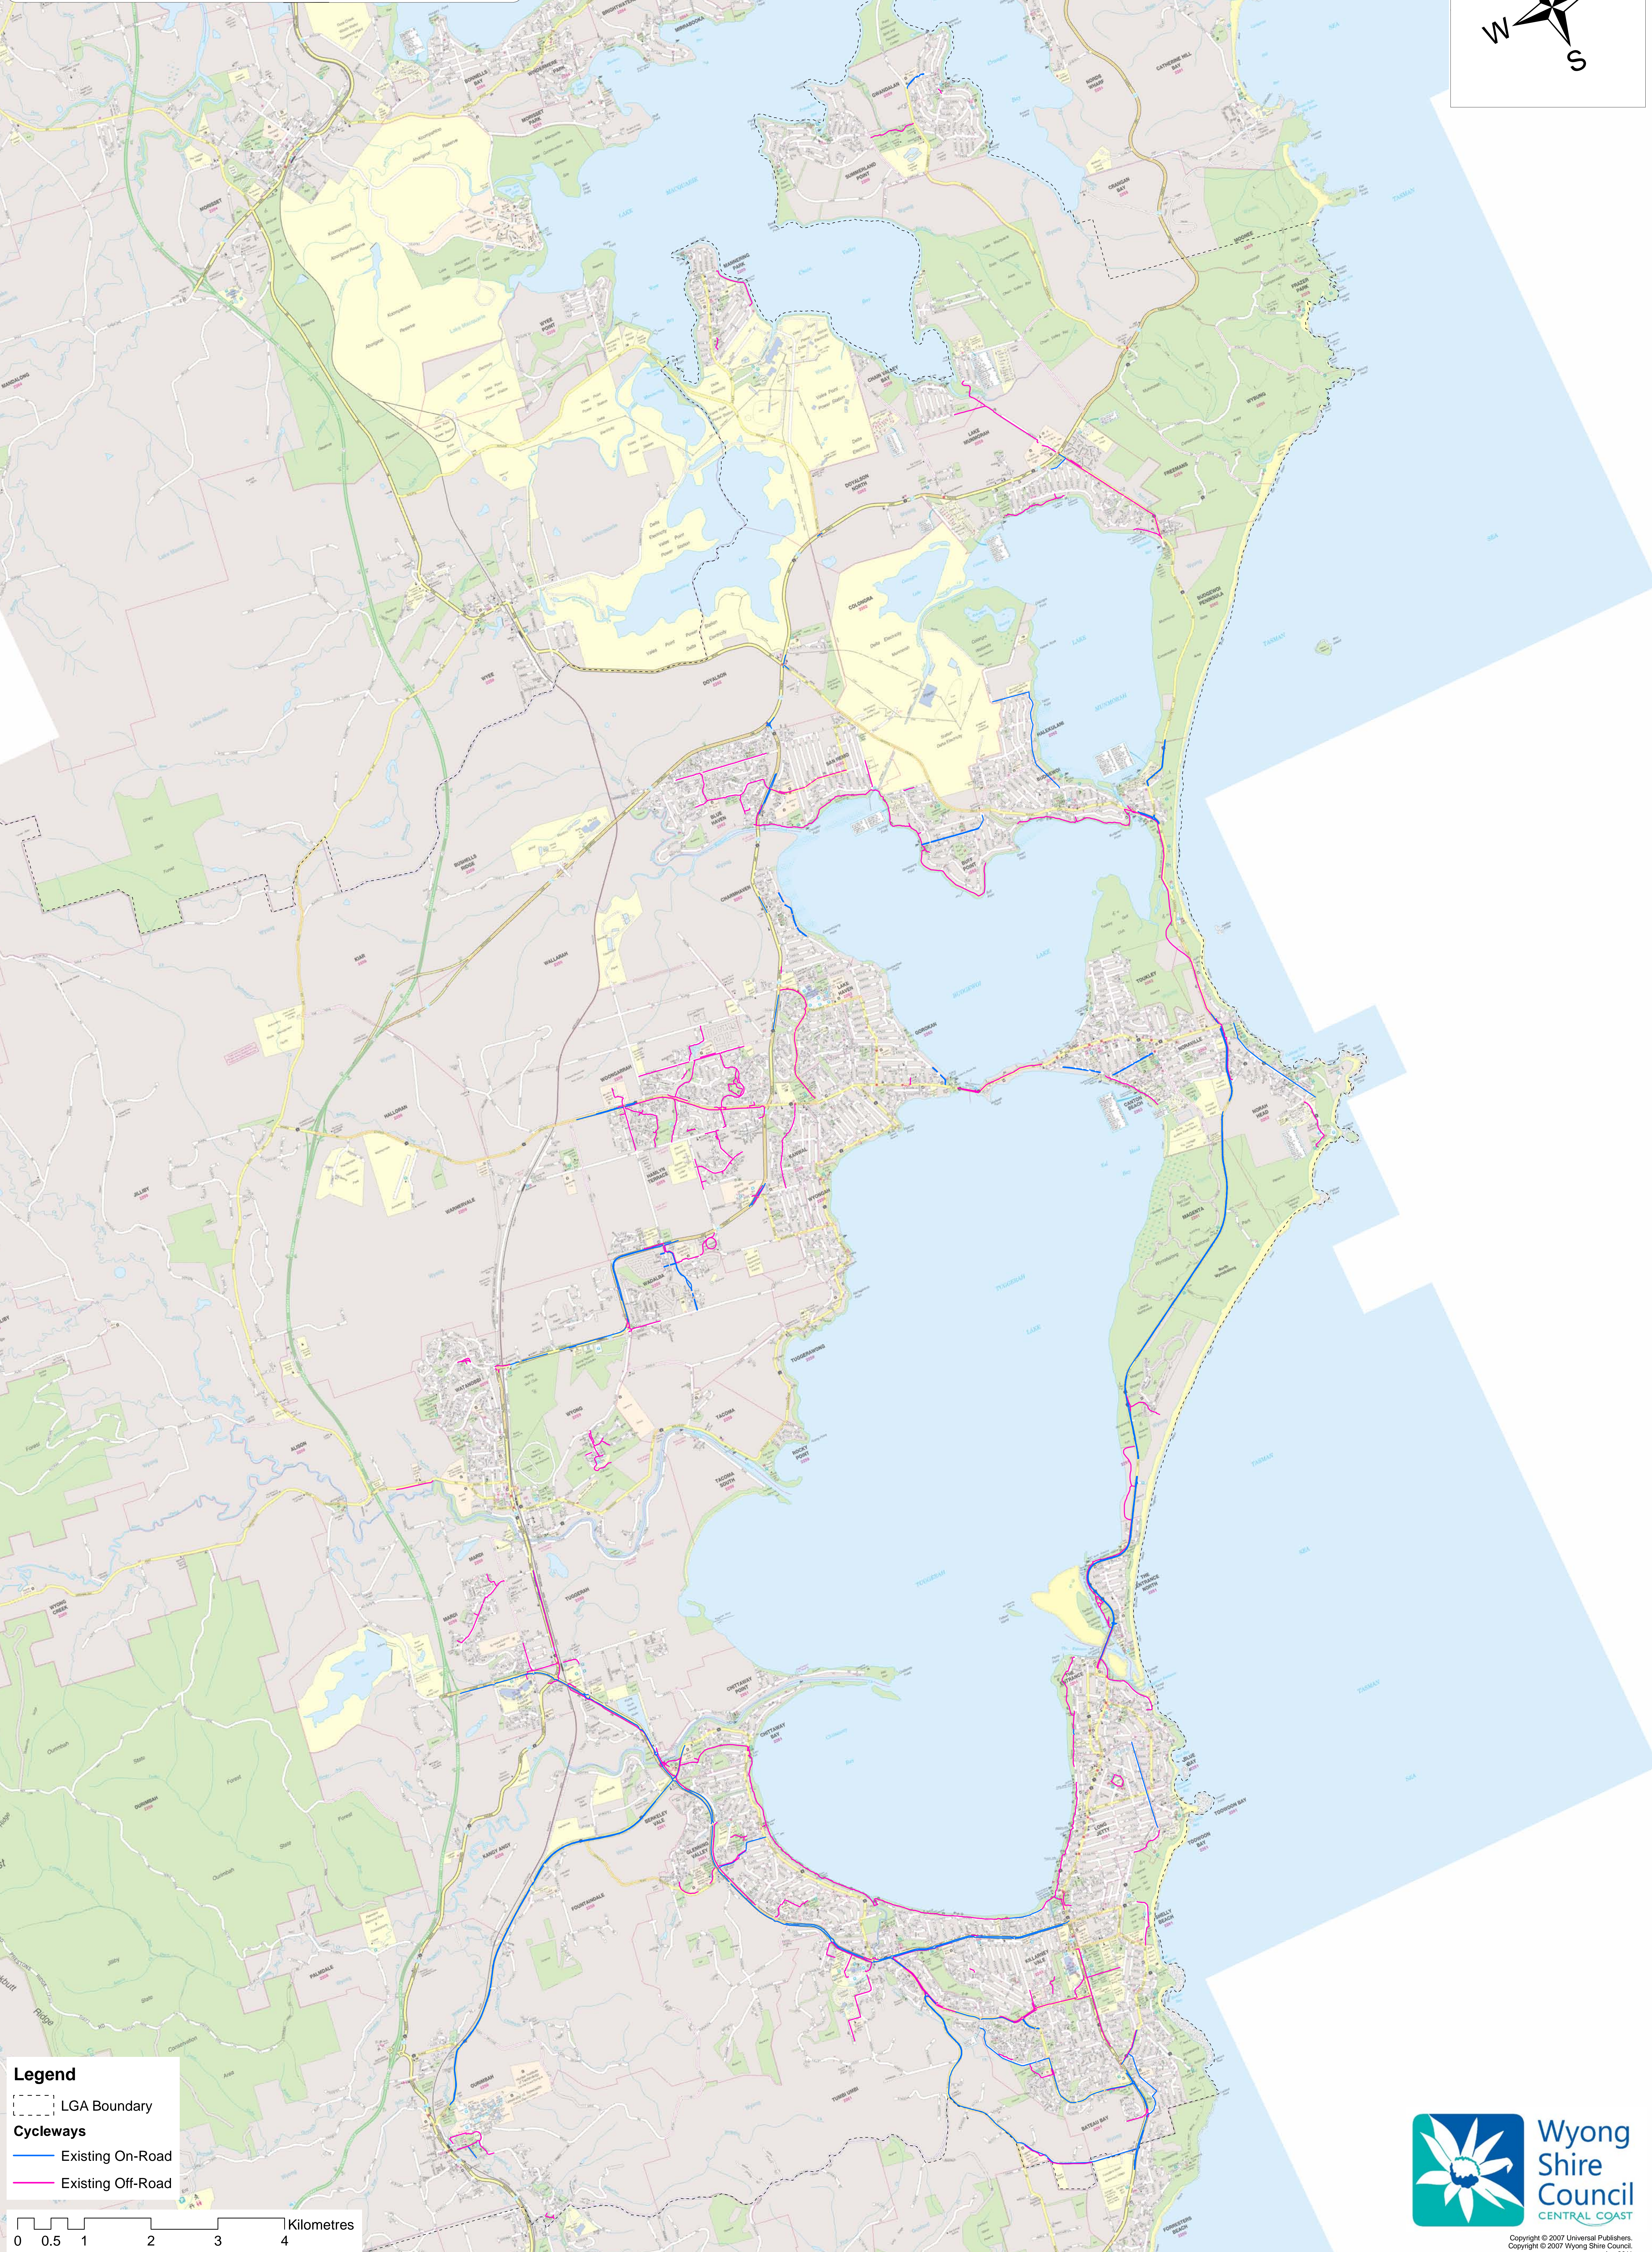

ON-ROAD BICYCLE AND SHARED PATHWAY NETWORK

Legend

- --- LGA Boundary
- **Cycleways**
- Existing On-Road
- Existing Off-Road